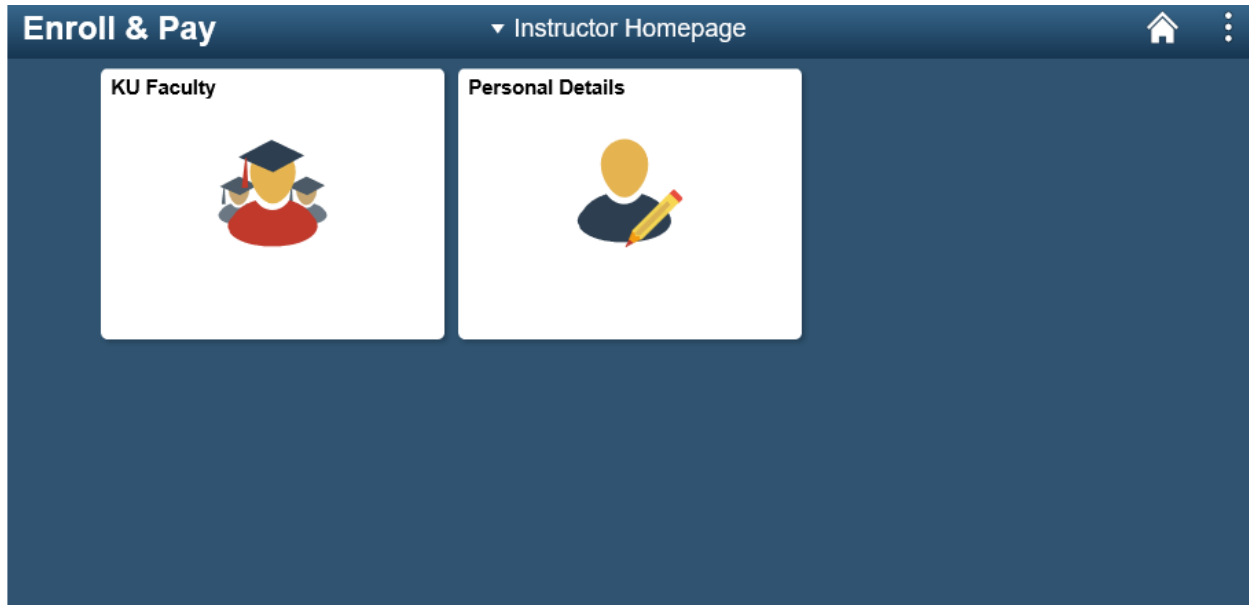

Instructor Homepage

Instructors will be able to see two tiles on their Instructor Homepage: KU Faculty and Personal Details

The KU Faculty tile will allow you to view your KU Faculty Center, which will give you access to class and grade rosters.

Your Personal Details tile will allow you to update your Preferred Name, which will appear on class and grade rosters, classes.ku.edu and on Blackboard.