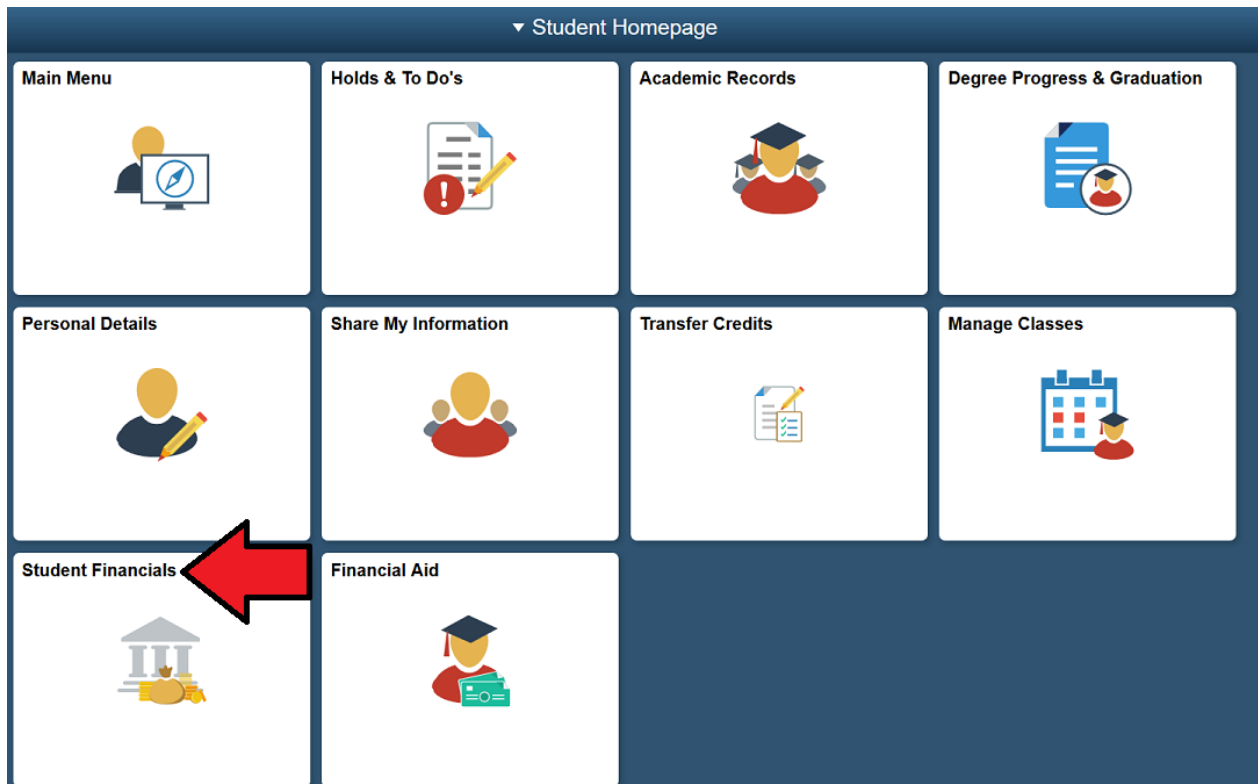

Direct Deposit

Students may sign up for Direct Deposit through Enroll & Pay (<https://sa.ku.edu>). From the Student Homepage, select the Student Financials Tile and click the Direct Deposit link from the left-hand menu.

For More information:

Lawrence & Edwards Campus Students: <http://sar.ku.edu/direct-deposit>

KUMC Students: <http://www.kumc.edu/finance/student-financial-accounting.html>